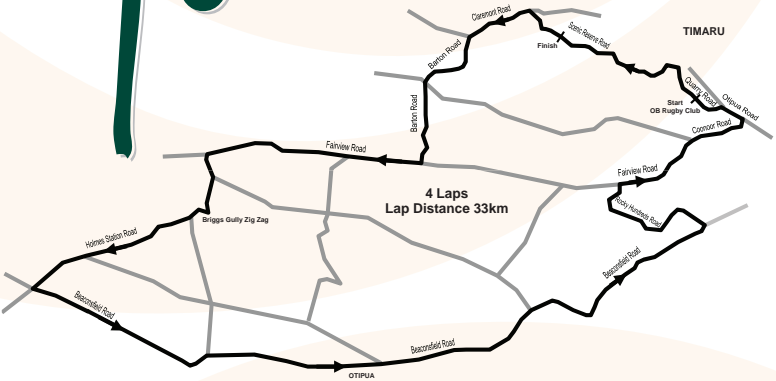

**IF YOU HAVE KIDS,
THEN PERHAPS
BRING THEM ALONG**
to enjoy the racing Euro
style or have them be
entertained with some
simple kids activities.

**GREAT VIEWING
POINTS** on a testing
33km circuit. Be
prepared to be
entertained as you watch
these guys attack & race
like the pro's!